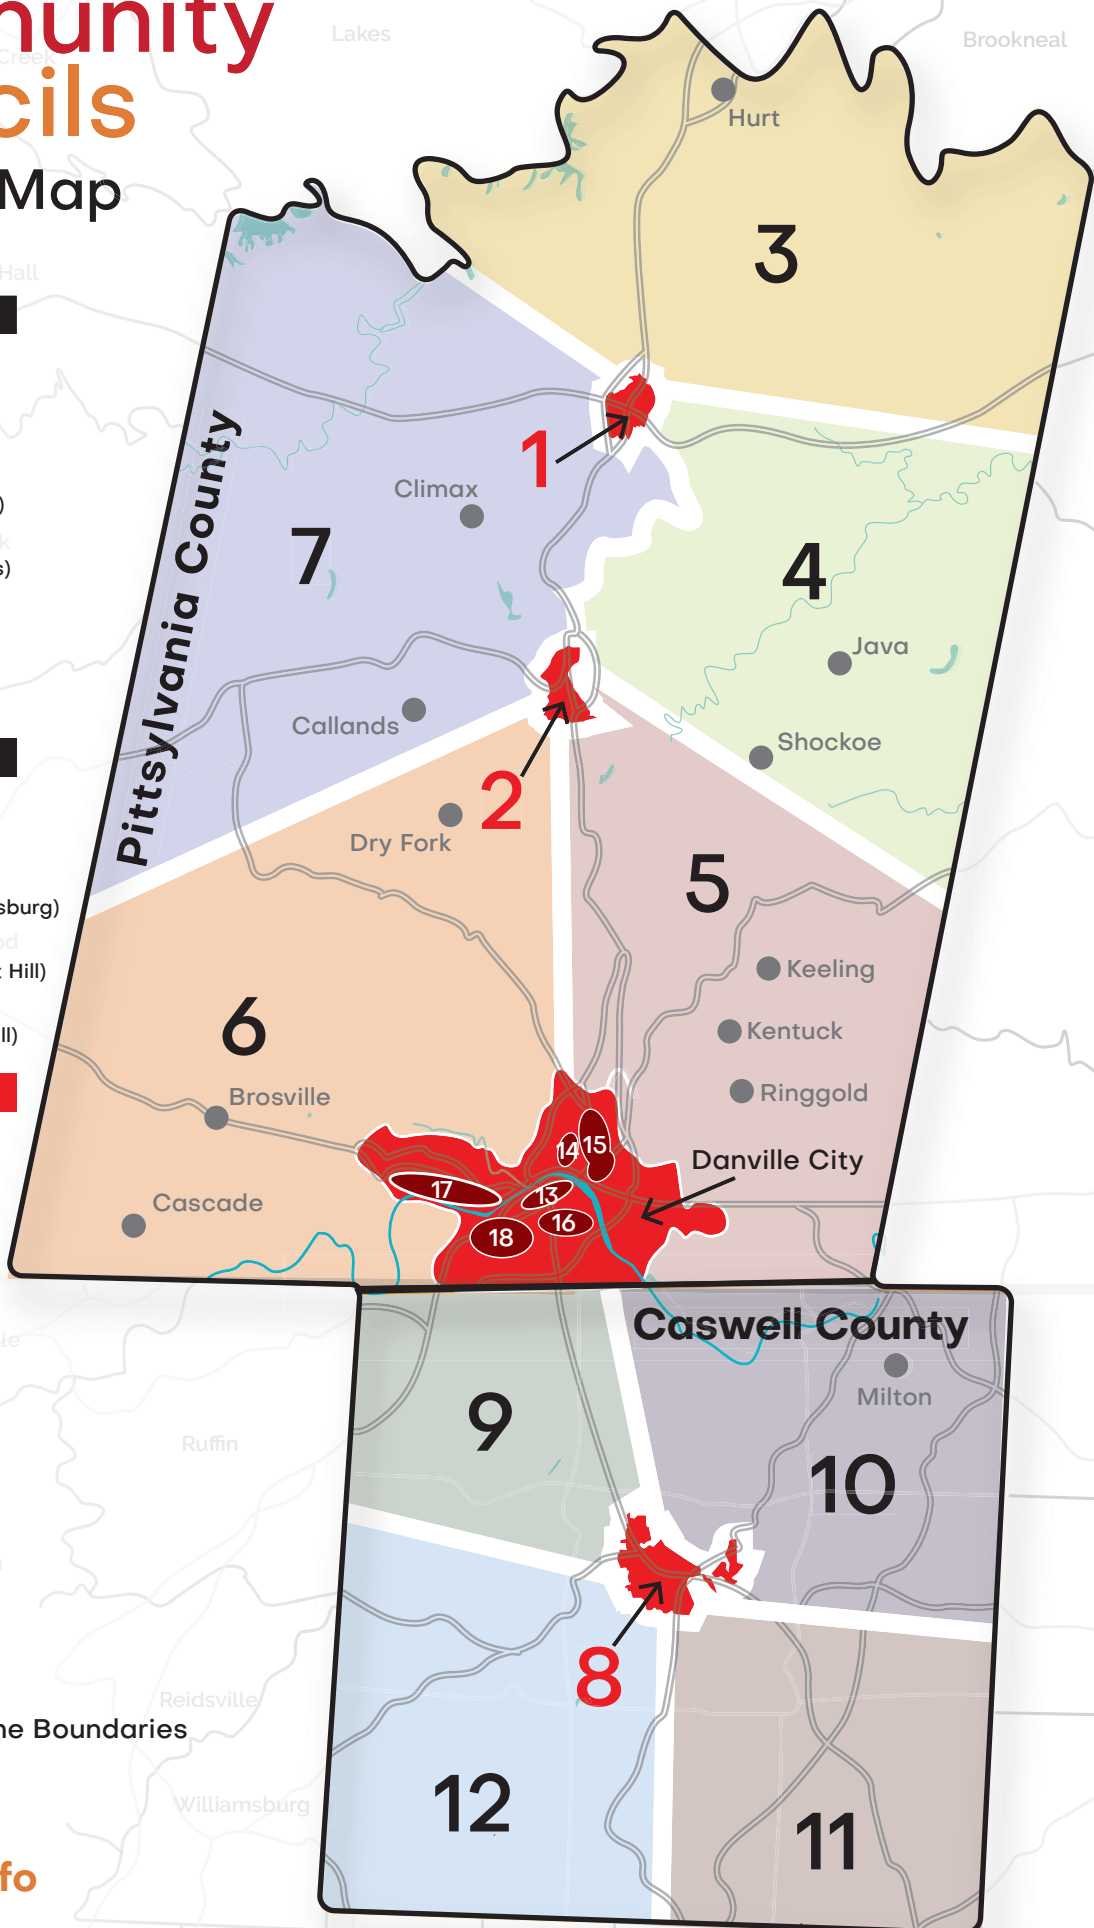

Community Councils

Regional Map

PITTSYLVANIA COUNTY

1. Gretna
2. Chatham
3. NPittCo
4. ECPittCo
(Java, Riceville, Mt. Airy, and Shockoe)
5. Dan River District
(Keeling, Kentuck, Ringgold, and Blairs)
6. SWPittCo
(Brosville, Tunstall, and Westover)
7. WCPittCo
(Callands and Worlds)

CASWELL COUNTY

8. Yanceyville
9. Pelham
10. NCaswell
(Providence, Milton, Semora, and Leasburg)
11. SECaswell
(Hightowers, Frogsboro, and Prospect Hill)
12. SWCaswell
(Casville, Cherry Grove, and Locust Hill)

DANVILLE CITY

13. Westside
14. Inner Northside
15. Outer Northside
16. Southside
17. Westover
18. Schoolfield

 A2, A3 Level Roads
 Community Councils Zone Boundaries

To learn more, visit communitycouncils.info